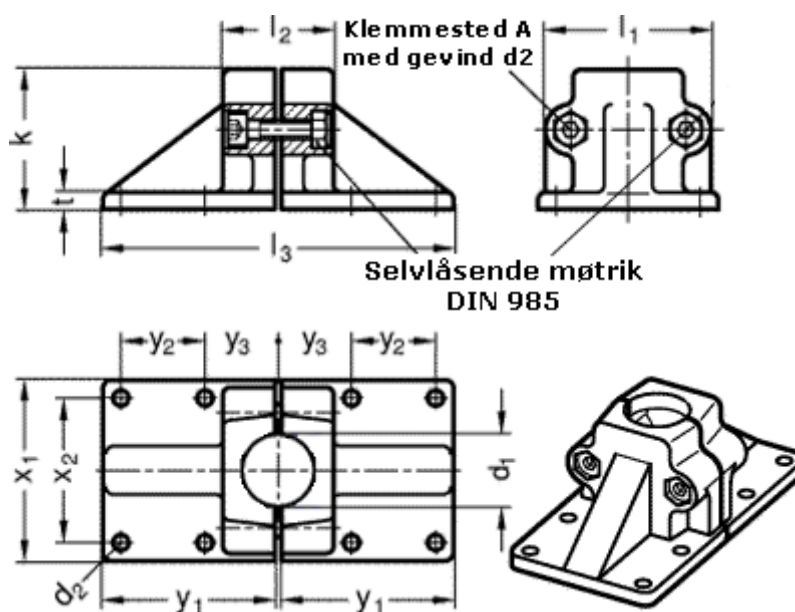

Article number: 20167B402BL

Description: Wide base clamp GN167-B40-2-BL
GN167

Measures

$d_1 = B40$	$x_1 = 115$
$d_2 = 11$	$x_2 = 90$
$d_3 = M10$	$y_1 = 108$
$k = 91$	$y_2 = 50$
$l_1 = 98$	$y_3 = 45$
$l_2 = 70$	
$l_3 = 218$	
$t = 14$	